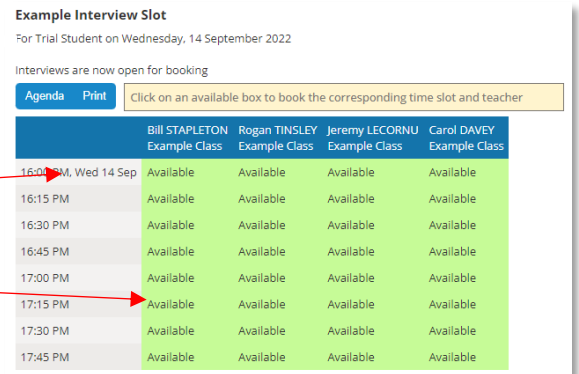

Rows: 8 Page 1 of 2

Tap on the arrow to scroll to see more time slots and teachers

5. Choose whether you would like an "In Person" or "Online interview"

Tap on "Book Timeslot" to confirm the booking

6. Or to cancel an interview, click on one of your booked timeslots and tap on "Cancel Booking"

7. To view all your bookings, tap here (at the bottom of the screen)

Booking a Student/Parent/Teacher Interview with DAYMAP

Using a Web Browser (not the app)

1. Login to the parent portal (<https://daymap.seaviewhs.sa.edu.au/DaymapConnect/portal.aspx>)

2. You will see an option to book interviews for each of your children. Click on one to see a list of available teachers and slots.

3. Here you can see the teachers and the subjects listed across the top.